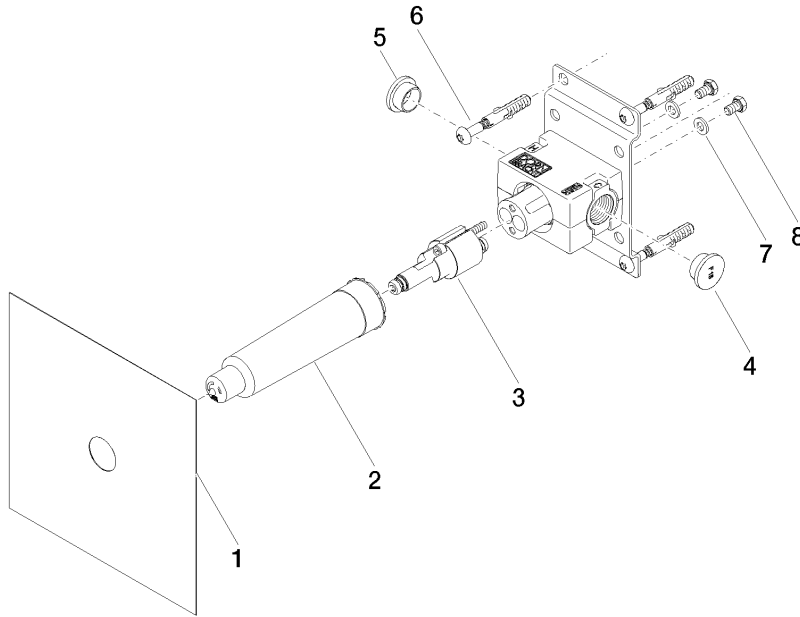

Concealed wall mounting -

35 050 970 90

- red brass, lead-free
- 2x female thread 1/2" connections
- dust cover
- anti-water packing
- soundproofing

Recommended miscellaneous

Extension 25 mm -

12 055 970 90

Recommended miscellaneous

Rosette - Chrome
•with round rosette

12 720 660-00

Recommended miscellaneous

Rosette - Chrome
•with angular rosette

12 720 980-00

Concealed wall mounting -

35 050 970 90

mm [inches]

Flow rate chart

Certificates

DVGW_DW-6512DN0126. WRAS_2101043. WRAS_2011027.

Concealed wall mounting -

35 050 970 90

Spare parts list

No.	Item Number	Name	Quantity used	Delivery time
1	04 14 03 072 01 90	gasket kit	1	2
2	09 21 02 173 90	cap	1	2
3	90 31 20 116 00 90	plug	1	2
4	09 31 20 094 90	plug	1	2
5	09 31 20 093 90	plug	1	2
6	04 30 31 024 01 90	fixing set	2	2
7	09 30 11 144 90	disc	2	2
8	09 30 30 049 90	screw	2	2