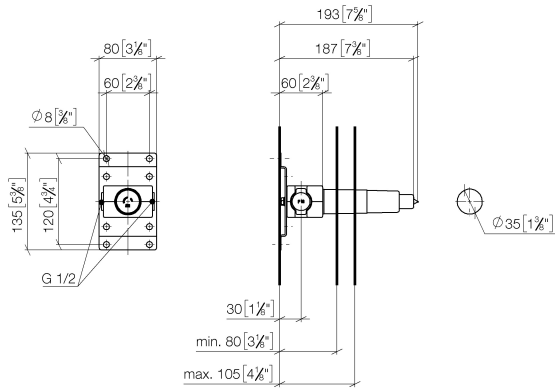

Concealed wall mounting -

35 050 970 90

- red brass, lead-free
- 2x female thread 1/2" connections
- dust cover
- anti-water packing
- soundproofing

Recommended miscellaneous

Extension 25 mm -

12 055 970 90

Recommended miscellaneous

Rosette - Chrome
•with round rosette

12 720 660-00

Recommended miscellaneous

Rosette - Chrome
•with angular rosette

12 720 980-00

Concealed wall mounting -

35 050 970 90

mm [inches]

Flow rate chart

Certificates

DVGW_DW-6512DN0126. WRAS_2101043. WRAS_2011027.

Concealed wall mounting -

35 050 970 90

Spare parts list

No.	Item Number	Name	Quantity used	Delivery time
1	04 14 03 072 01 90	gasket kit	1	2
2	09 21 02 173 90	cap	1	2
3	90 31 20 116 00 90	plug	1	2
4	09 31 20 094 90	plug	1	2
5	09 31 20 093 90	plug	1	2
6	04 30 31 024 01 90	fixing set	2	2
7	09 30 11 144 90	disc	2	2
8	09 30 30 049 90	screw	2	2