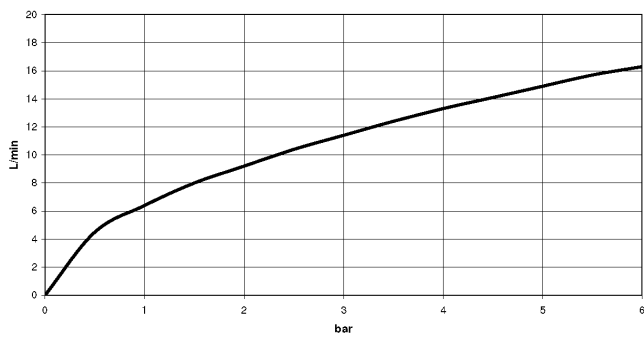

Flow rate chart

Certificates

DVGW_DW-6512DN0126. WRAS_2101043. WRAS_2011027.